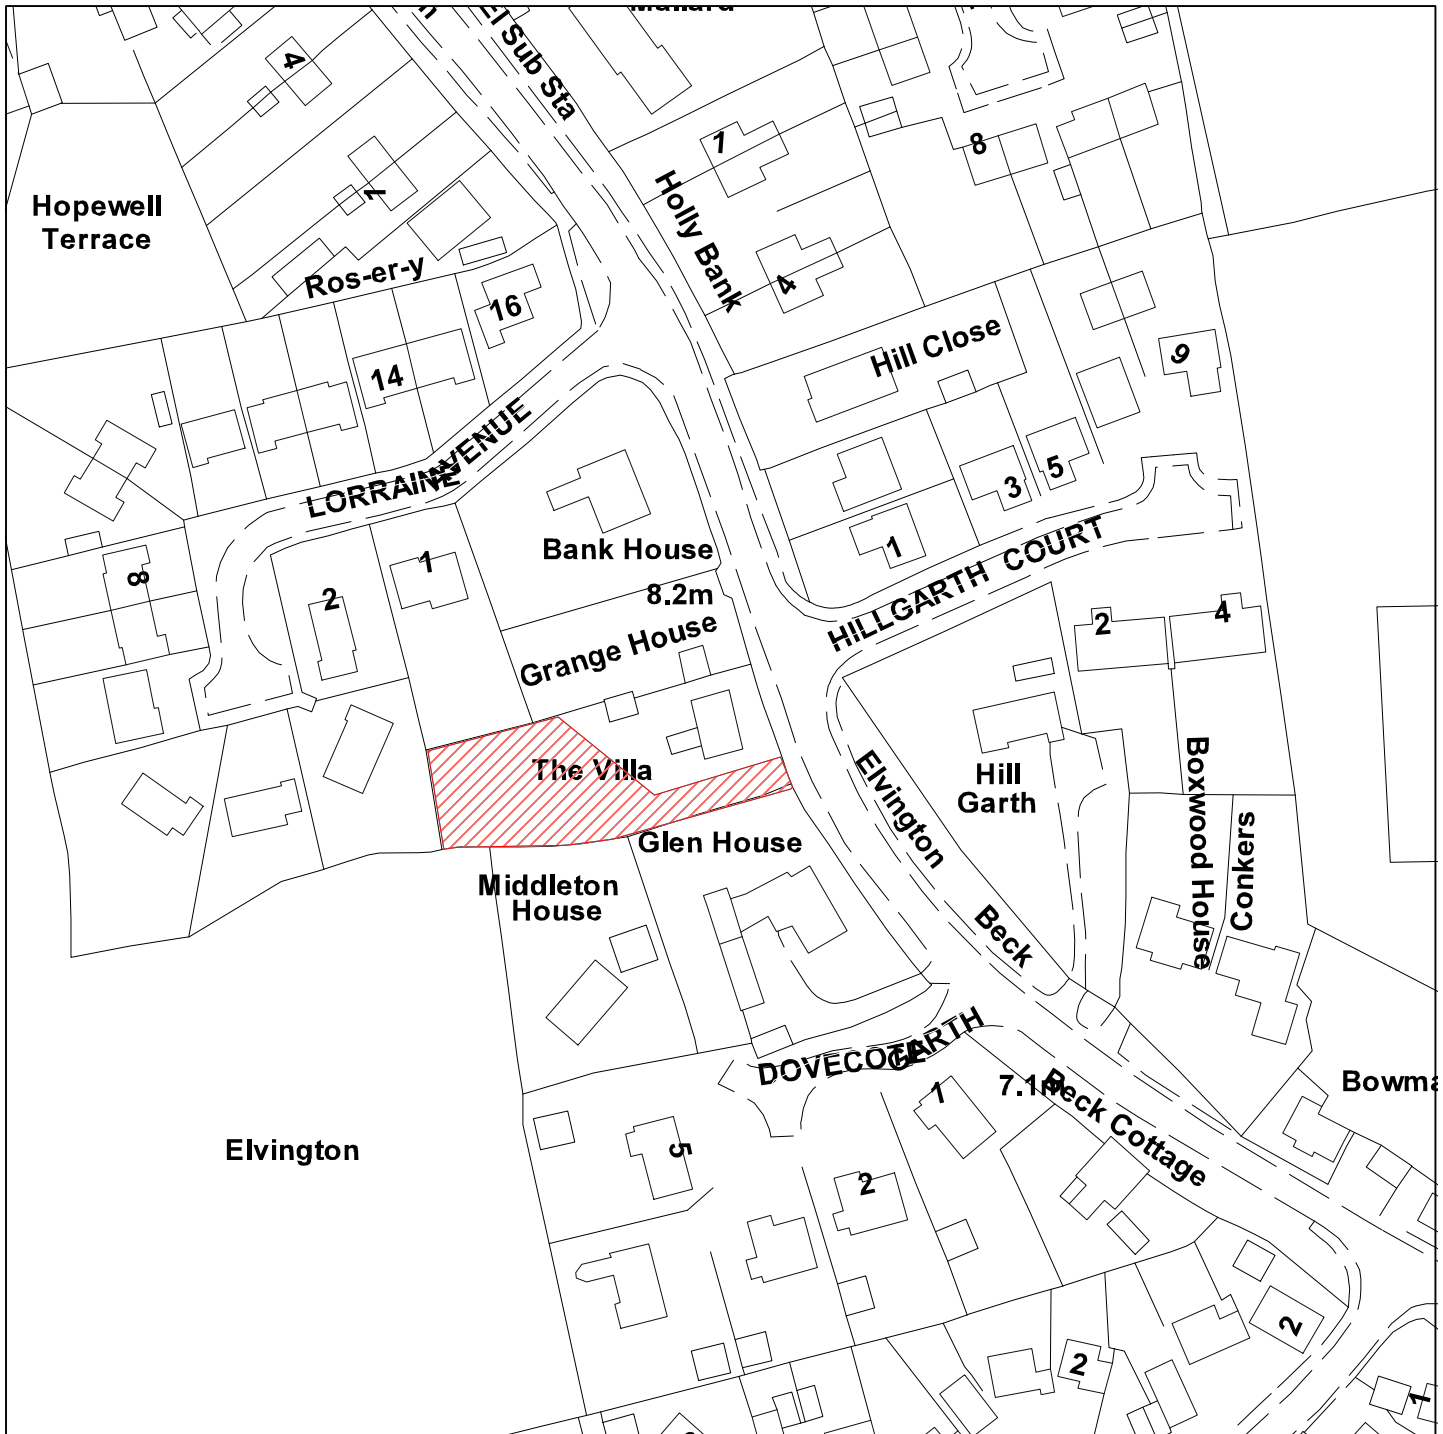

The Villa, Main Street, Elvington

08/00892/FUL

GIS by ESRI (UK)

Scale : 1:1250

Reproduced from the Ordnance Survey map with the permission of the Controller of Her Majesty's Stationery Office © Crown Copyright 2000.